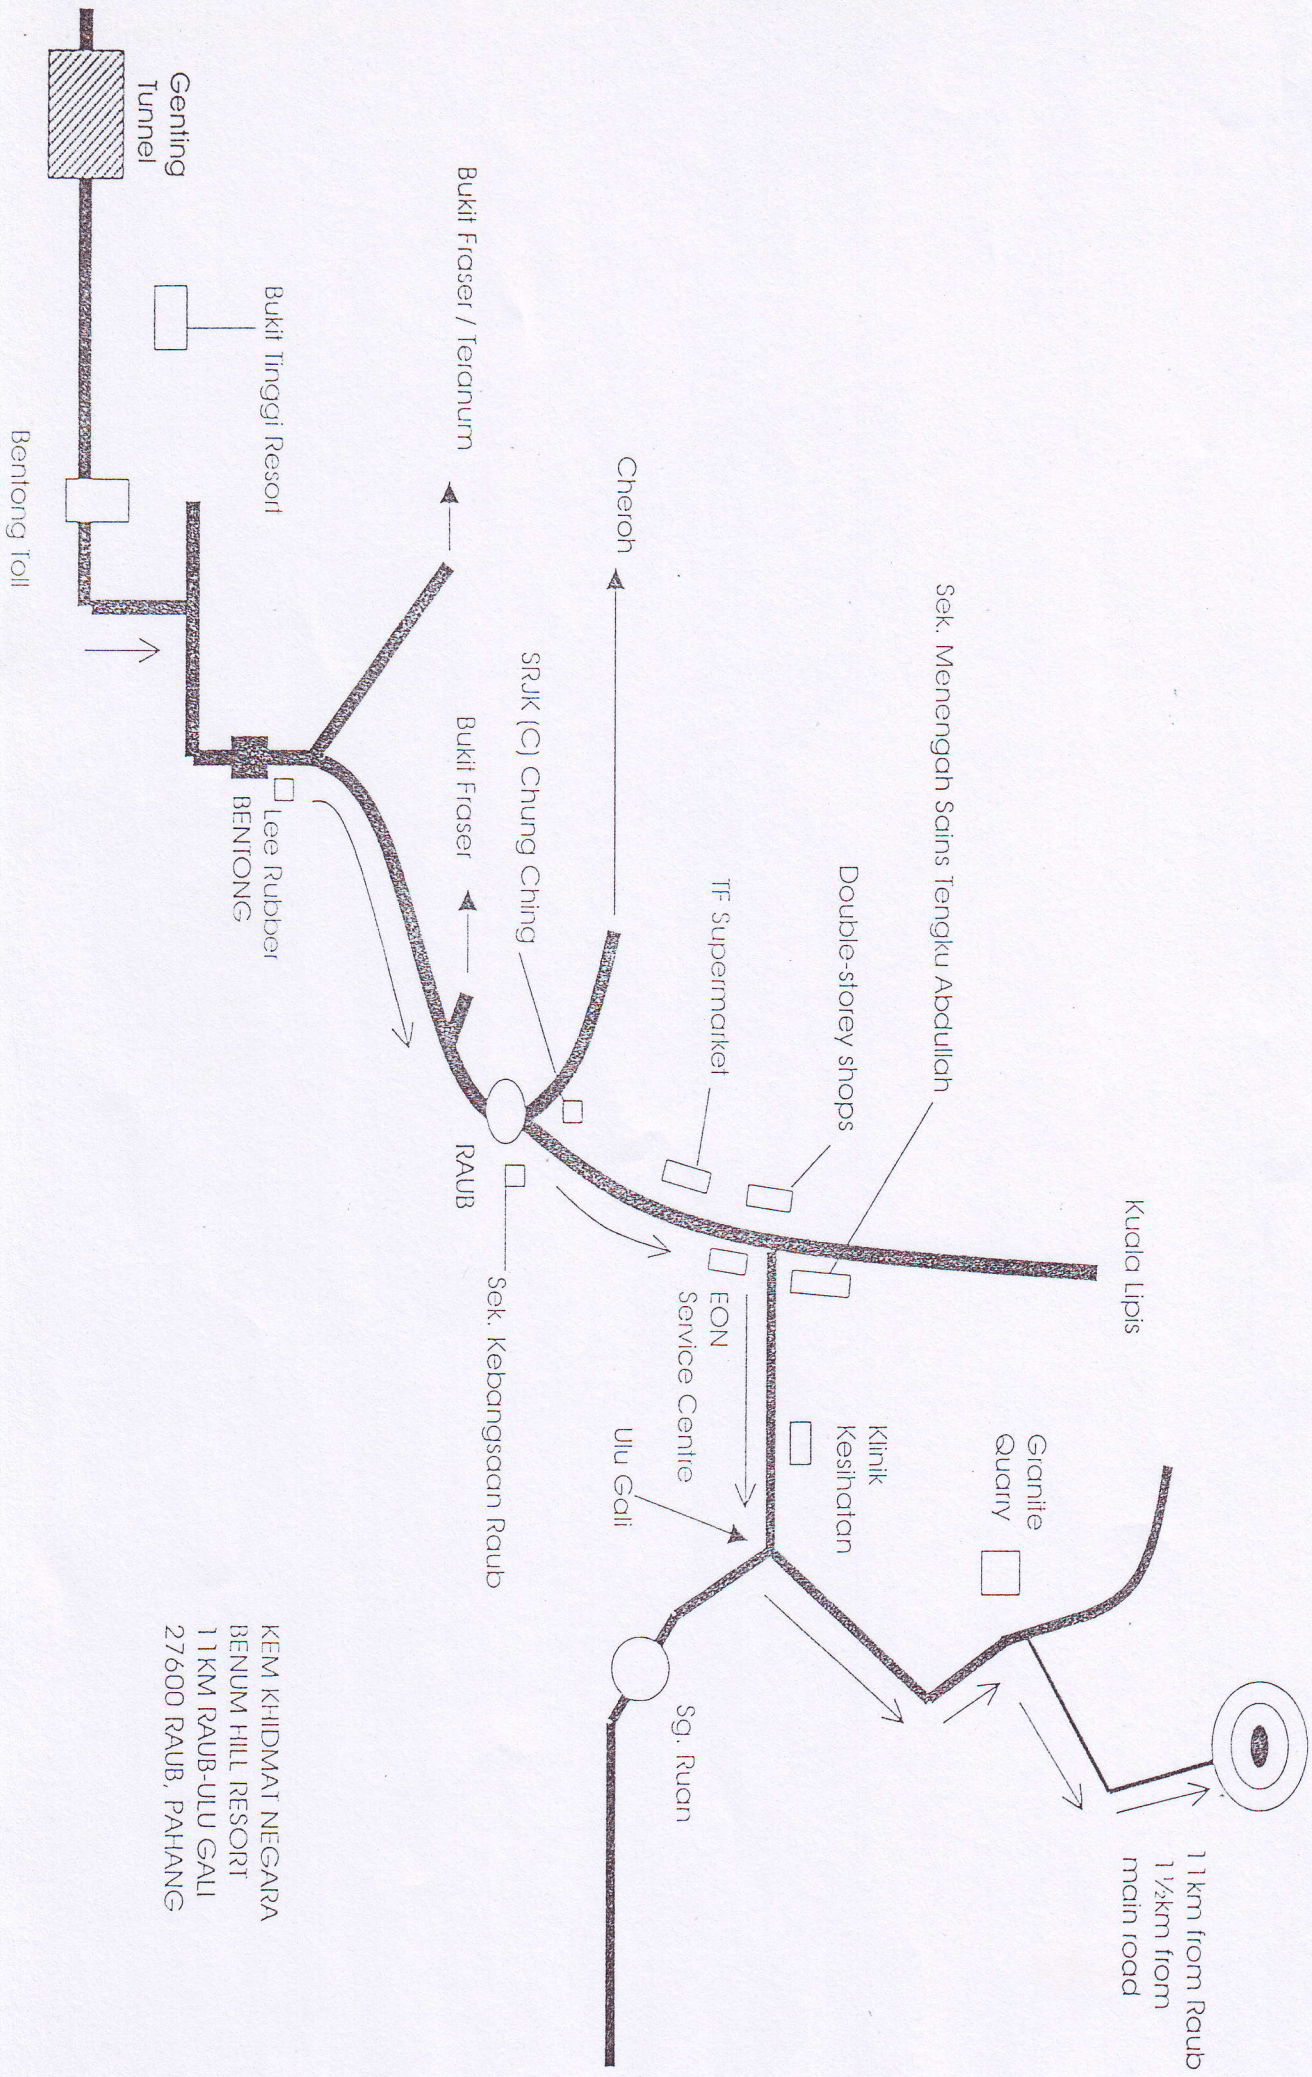

Location Map
 Benum Hill Resort
 (Map not drawn to scale)

KEM KHIDMAT NEGARA
 BENUM HILL RESORT
 1.1 KM RAUB-ULU GALI
 27600 RAUB, PAHANG